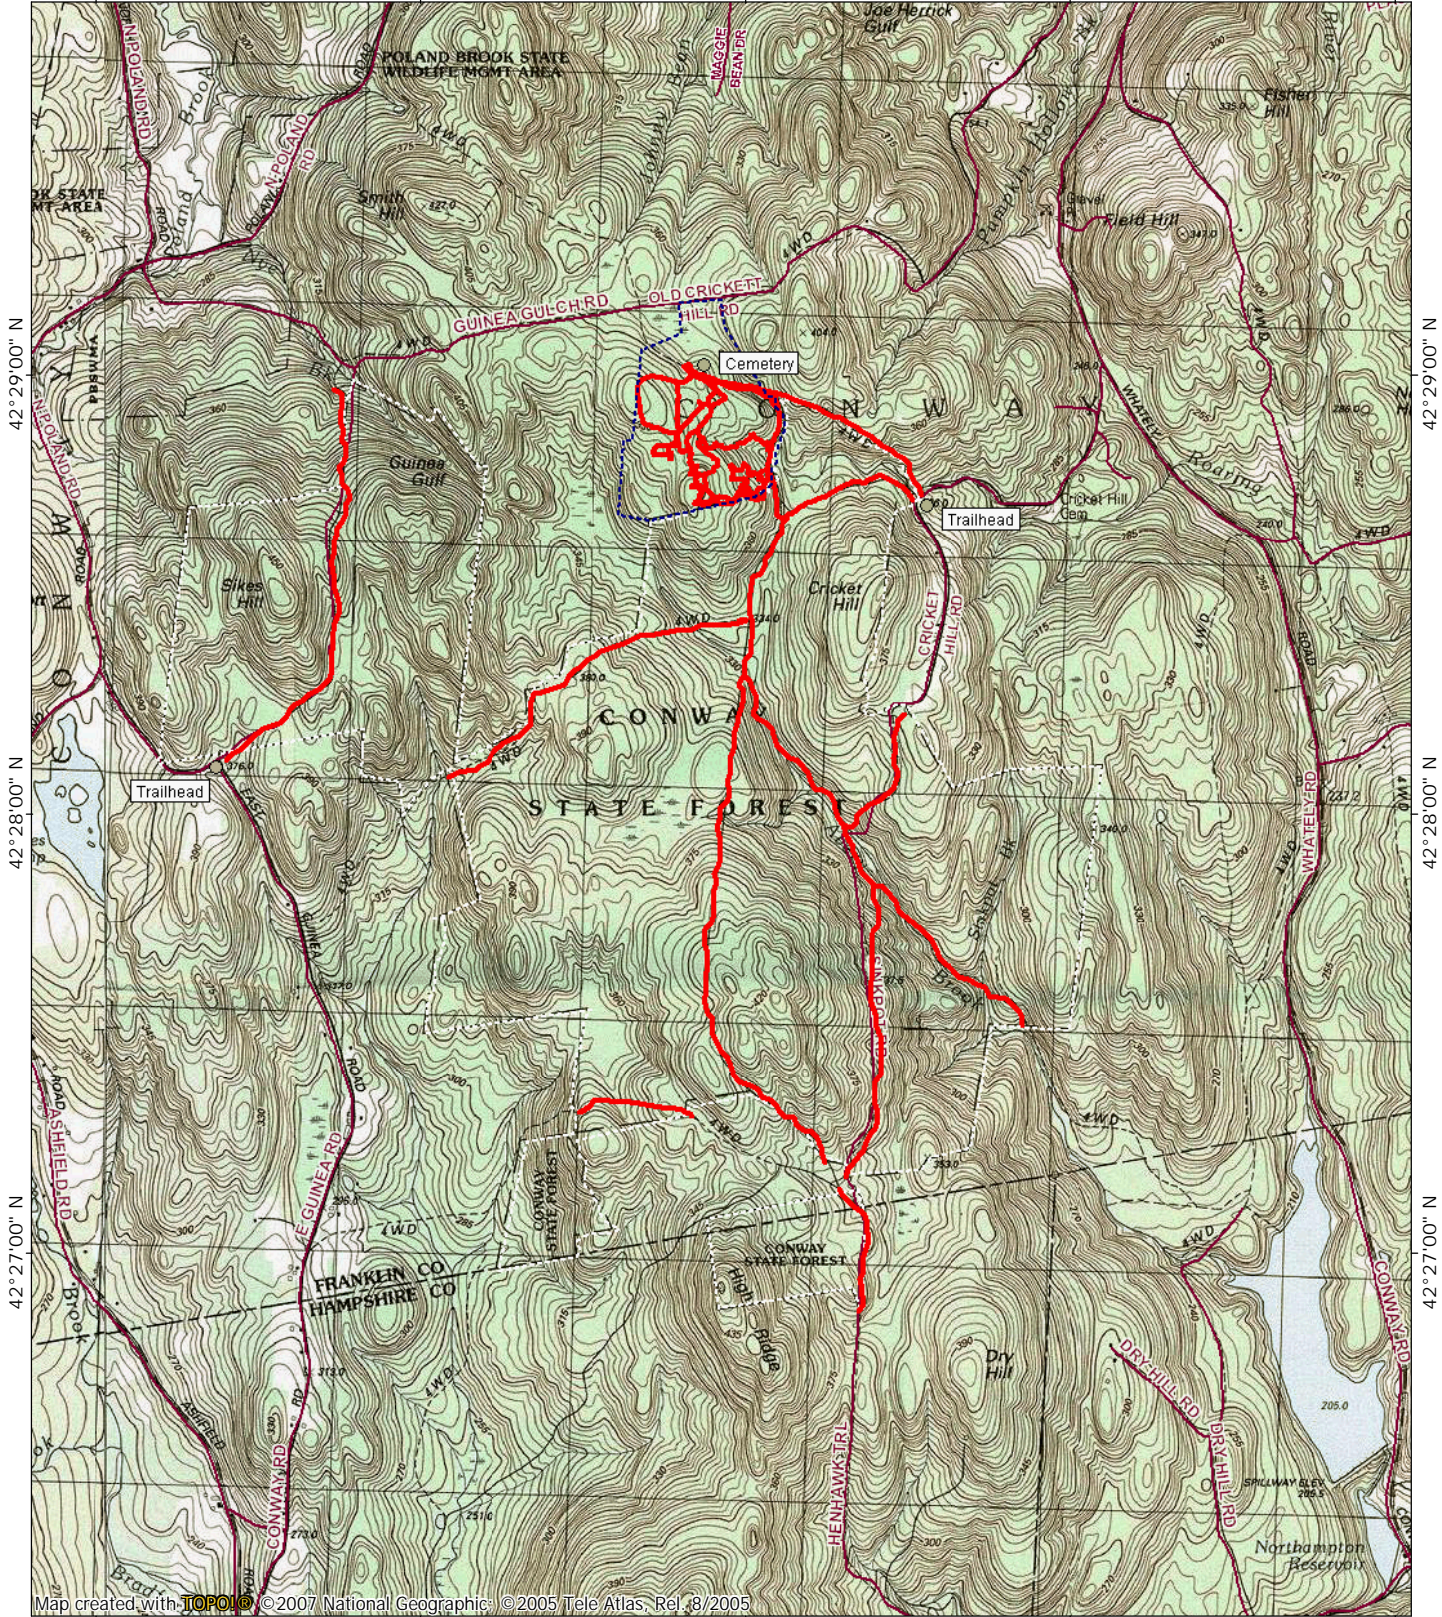

Conway Trails Map

72° 45'00" W 72° 44'00" W 72° 43'00" W 72° 42'00" W WGS84 72° 41'00" W

Map created with **TOPOLOGIC** ©2007 National Geographic ©2005 Tele Atlas, Rel. 8/2005

72° 45'00" W 72° 44'00" W 72° 43'00" W 72° 42'00" W WGS84 72° 41'00" W

MN ↑ TN
14½°
11/04/08